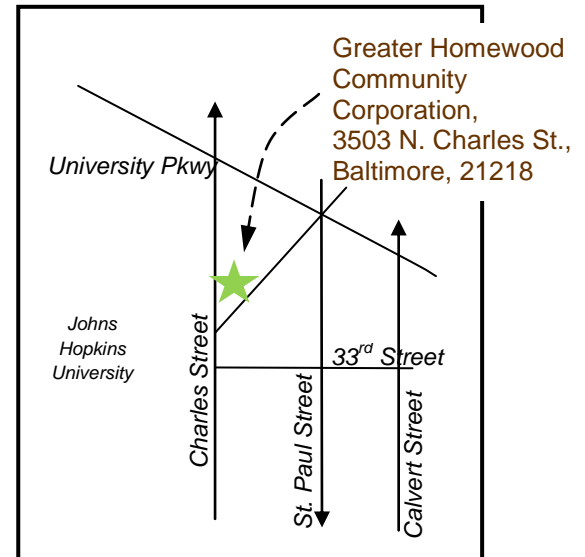

Getting to GHCC & the Adult Learning Center During Charles Street Construction

Due to the upcoming construction taking place over the next two years, directions and parking have become more complicated.

GHCC main offices are located at 3503 North Charles Street. The Adult Learning Center is located next door at the University Baptist Church, 3501 North Charles Street. Our buildings are just east of the Johns Hopkins University Homewood campus, at the intersection of Charles Street and Greenway.

Traffic will have limited and often restricted access to Charles. To get to us, we suggest one of the following routes.

By Car

- From I-83, take the 28th Street exit east to *Calvert Street*.
- Turn left on Calvert Street and proceed north to University Parkway.
- Turn left on University Parkway.
- Make the first left onto Saint Paul Street and bear right immediately onto Greenway.
- The back of 3503 N. Charles and the University Baptist Church are on your right, across the parking lot.

By Bus

- **Route #3:** Travels north on Calvert to 33rd Street and turns right. Get off at 33rd, and walk west to Charles Street, turn right, and proceed north two blocks.
- **Route #22:** Travels east-west along University Parkway. Get off at Charles & University and travel one block south on Charles Street to #3503.
- **Route #61:** Travels south on St. Paul Street and north on Calvert Street. Get off at St. Paul & Greenway and cross the church parking lot. OR, travel north on Calvert and get off in front of the building before University Parkway.